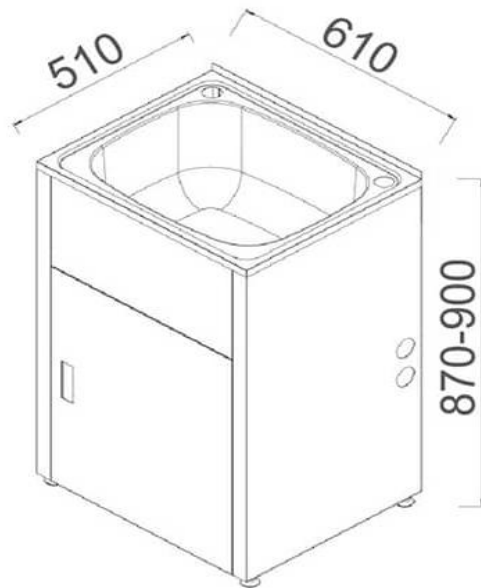

LD 6151

LAVASSA 45L TROUGH & CABINET

White LD 6151
Matte Black LD 6151BK

SPECIFICATIONS

CAPACITY: 45L

Galvanised Steel Powder Coated Cabinet with Stainless Steel Sink

CLEANING & MAINTENANCE:

Laundry Cabinets should be cleaned with mild detergent and water
All Products must be cleaned with a soft cloth with soapy water, avoid waxes, solvents, abrasives, acids and other chemical based cleaners
Warranty will be void if damages are caused by unsuitable cleaning products